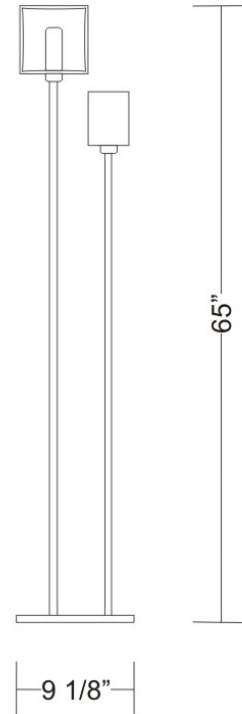

DOMINO PORTABLE

D84084

GENERAL

Series: Domino
Brand: Panzeri
Division: Design
Mounting Type: Portable
Mounting Location: Floor
Subcategory: Floor

PHYSICAL

Length (mm): 232
Length (in): 9 1/4
Width (mm): 165
Width (in): 6 1/2
Height (mm): 1650
Height (in): 65
Weight (kg): 1.23
Weight (lbs): 2.7
Diffuser: Matte White Printed Pyrex
Fixture Material: Metal

ELECTRICAL

Number of Lamps: 2
Lamp Type: LED Retrofit / Halogen
Lamp Shape: T10
Bulb Included: Bulb Not Included
Total Output Wattage (W): 28 / 120
Max. Wattage Per Lamp (W): 13 / 60
Lamp Base: G9
Input Voltage (V): 120

LED

OPTICAL

RATINGS AND CERTIFICATIONS

Certified By: CSA Certified to UL and CSA Standards
IP rating: IP40

PROJECT	_____
TYPE	_____
NOTES	_____
QUANTITY	_____
DATE	_____