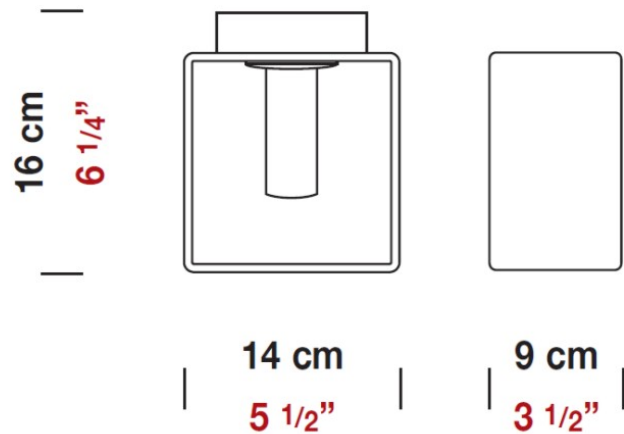

DOMINO SURFACE

D82036-WHI

PROJECT	
TYPE	
NOTES	
QUANTITY	
DATE	

GENERAL

Series: Domino
Brand: Panzeri
Division: Design
Mounting Type: Surface
Mounting Location: Wall
Subcategory: Ambient

PHYSICAL

Shape: Rectangle
Length (mm): 140
Length (in): 5 1/2
Width (mm): 90
Width (in): 3 5/16
Height (mm): 160
Height (in): 6 3/16
Light Distribution: Direct / Indirect
Weight (kg): 1.23
Weight (lbs): 2.71
Diffuser: Matte White Blown Glass
Fixture Material: Glass / Aluminum

ELECTRICAL

Number of Lamps: 1
Lamp Type: LED Retrofit / Halogen
Bulb Included: Bulb Not Included
Max. Wattage Per Lamp (W): 3 / 35
Lamp Base: G9
Driver Included: No

LED

OPTICAL

RATINGS AND CERTIFICATIONS

Certified By: CSA Certified to UL and CSA Standards
IP rating: IP40