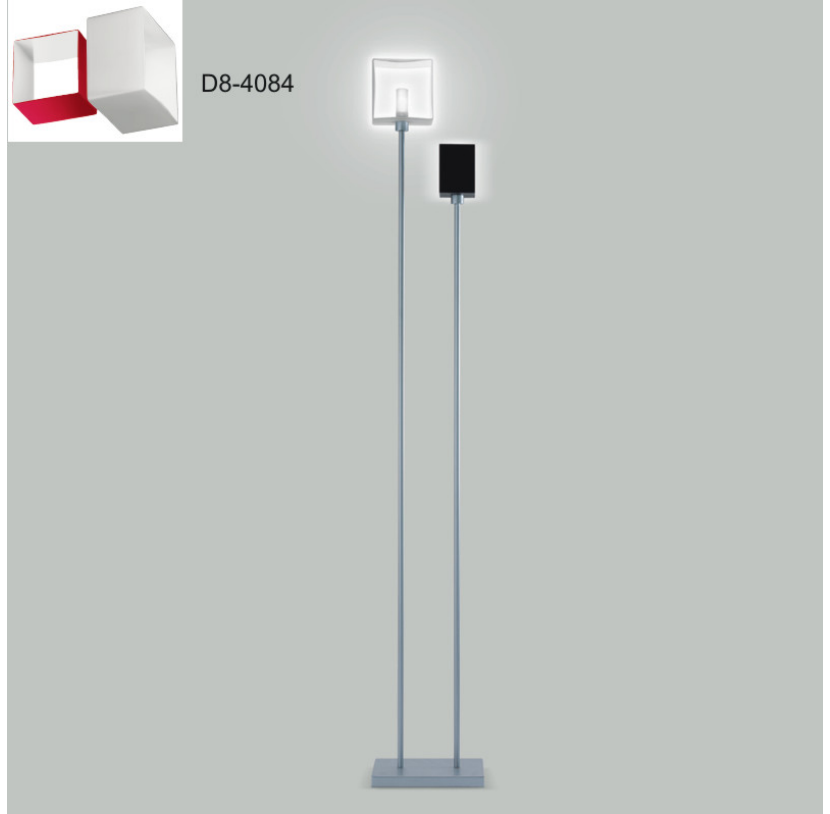

DOMINO PORTABLE

D84084

GENERAL

Series: Domino
Brand: Panzeri
Division: Design
Mounting Type: Portable
Mounting Location: Floor
Subcategory: Floor

PHYSICAL

Length (mm): 232
Length (in): 9 1/4
Width (mm): 165
Width (in): 6 1/2
Height (mm): 1650
Height (in): 65
Weight (kg): 1.23
Weight (lbs): 2.7
Diffuser: Matte White Printed Pyrex
Fixture Material: Metal

ELECTRICAL

Number of Lamps: 2
Lamp Type: LED Retrofit / Halogen
Lamp Shape: T10
Bulb Included: Bulb Not Included
Total Output Wattage (W): 28 / 120
Max. Wattage Per Lamp (W): 13 / 60
Lamp Base: G9
Input Voltage (V): 120

LED

OPTICAL

RATINGS AND CERTIFICATIONS

Certified By: CSA Certified to UL and CSA Standards
IP rating: IP40

PROJECT	_____
TYPE	_____
NOTES	_____
QUANTITY	_____
DATE	_____