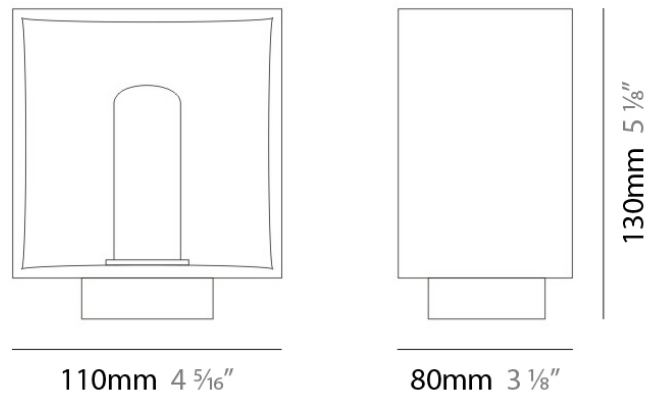

DOMINO PORTABLE

D84080

PROJECT	
TYPE	
NOTES	
QUANTITY	
DATE	

GENERAL

Series: Domino
Brand: Panzeri
Division: Design
Mounting Type: Portable
Mounting Location: Table
Subcategory: Table

PHYSICAL

Shape: Cube
Length (mm): 110
Length (in): 4 ⁵/₁₆
Width (mm): 80
Width (in): 3 ¹/₈
Height (mm): 130
Height (in): 5 ¹/₈
Light Distribution: Omnidirectional
Weight (kg): 1.23
Weight (lbs): 2.7
Diffuser: Black Blown Glass
Fixture Finish: Metallic Gray
Fixture Material: Glass / Aluminum

ELECTRICAL

Number of Lamps: 1
Lamp Type: LED Retrofit
Lamp Shape: T4
Bulb Included: Bulb Not Included
Total Output Wattage (W): 3
Max. Wattage Per Lamp (W): 3
Lamp Base: G9
Input Voltage (V): 120

LED

OPTICAL

RATINGS AND CERTIFICATIONS

Certified By: CSA Certified to UL and CSA Standards
IP rating: IP40