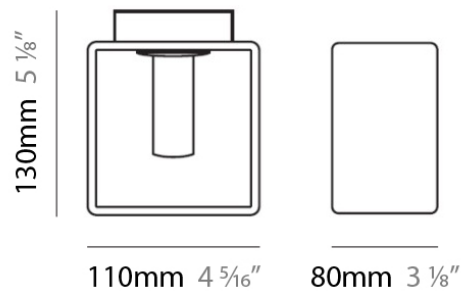

DOMINO SURFACE

D82033-BLK

PROJECT _____

TYPE _____

NOTES _____

QUANTITY _____

DATE _____

GENERAL

Series: Domino

Brand: Panzeri

Division: Design

Mounting Type: Surface

Mounting Location: Ceiling

Subcategory: Ambient

PHYSICAL

Shape: Rectangle

Length (mm): 110

Length (in): 4 ⁵/₁₆

Width (mm): 80

Width (in): 3 ¹/₈

Height (mm): 130

Height (in): 5 ¹/₈

Extension (in): 5 ¹/₈

Weight (kg): 1.23

Weight (lbs): 2.7

Diffuser: Black Blown Glass

Fixture Material: Glass / Aluminum

ELECTRICAL

Number of Lamps: 1

Lamp Type: LED Retrofit / Halogen

Bulb Included: Bulb Not Included

Total Output Wattage (W): 3 / 35

Max. Wattage Per Lamp (W): 3 / 35

Lamp Base: G9

Input Voltage (V): 120

LED

OPTICAL

RATINGS AND CERTIFICATIONS

Certified By: CSA Certified to UL and CSA Standards

IP rating: IP40